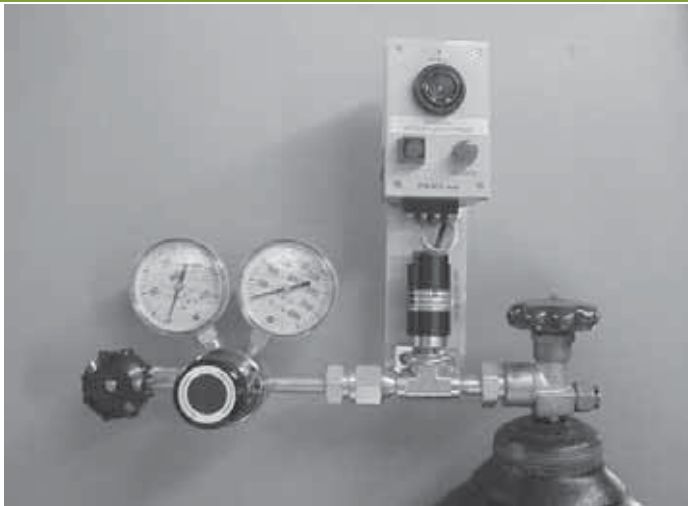

low gas pressure alarm **Series 9900**

4

Regulator sold separately

Description	Features
<p>The Series 9900 complies with the requirements of NFPA 99 2002 paragraph 5.1.10.5.5 that mandates the continuous monitoring of purge gas while welding or brazing gas lines.</p> <p>These alarms are ideal for any gas application where a decrease in gas pressure could be detrimental to the operation.</p> <p>Rated for 3000 psig the Series 9900 can be installed between the cylinder valve and the user's pressure regulator or system. At low pressure, the Series 9900 provides both an audible and visual alert to the user when the container pressure reaches the pre-set level. Units are available in brass or stainless steel with the appropriate CGA connections for easy installation between an existing cylinder and regulator, or with pipe threads or compression fittings for permanent installation into a gas supply system.</p> <p>Standard models require 110 VAC power. For remote locations or where power is not readily available there are battery-powered models that operate on a standard 9V battery.</p>	<ul style="list-style-type: none"> <li>• Wide range of alarm pressure selection</li> <li>• Available in brass or stainless steel</li> <li>• Available with CGA connections or 1/4" NPT female inlet and outlet</li> <li>• Complies with the requirements of NFPA 99 2002 paragraph 5.1.10.5.5</li> <li>• Choice of power source - 110 VAC, 9V battery</li> <li>• Provides both an audio (~90 dB @ 10 feet) and a visual alarm</li> <li>• Mating inlet and outlet connections</li> </ul>